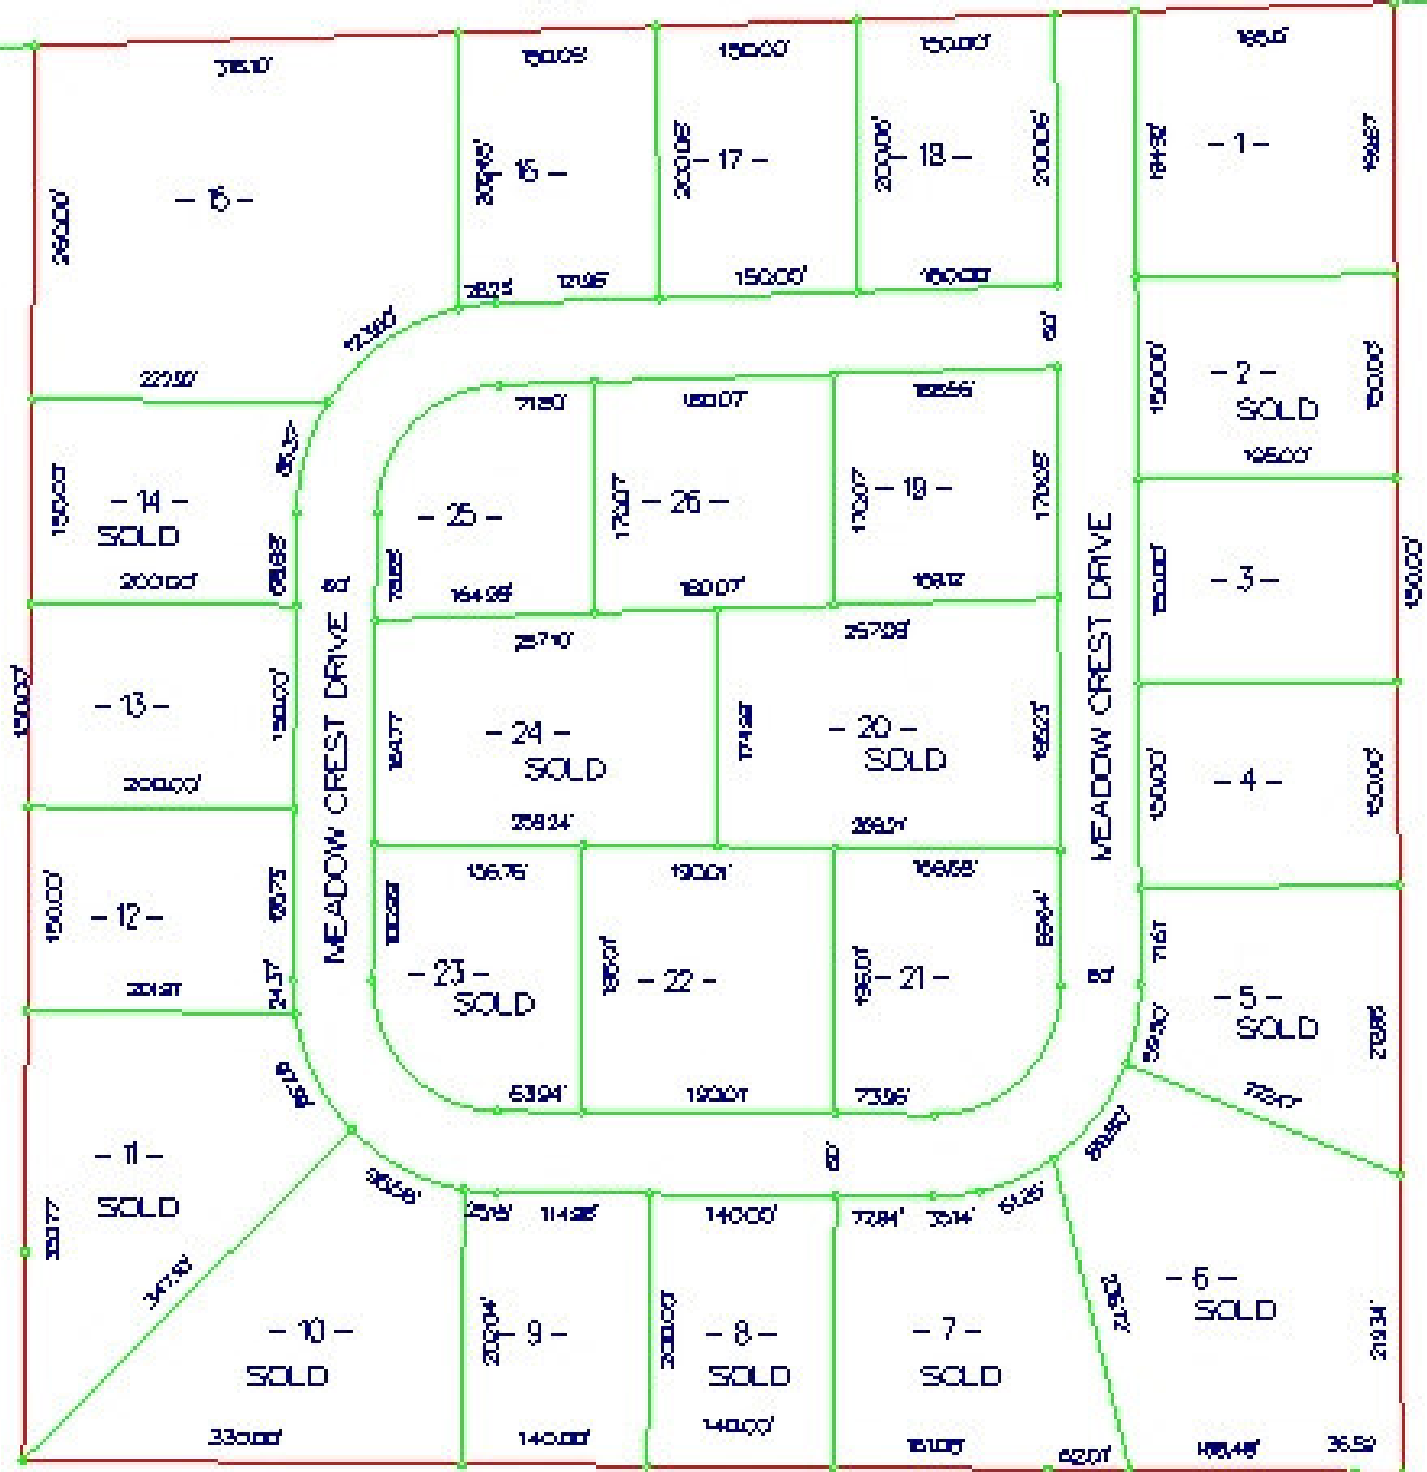

MEADOW CREST SUBDIVISION

(903) 882-9606

FARM TO MARKET ROAD No. 16

2 MILES WEST OF HWY 89 ON FM 16

BEGGS CONSTRUCTION, INC.
DALE BEGGS
16533 FM 16 W
LINDALE, TX 75771
(903) 882-9606